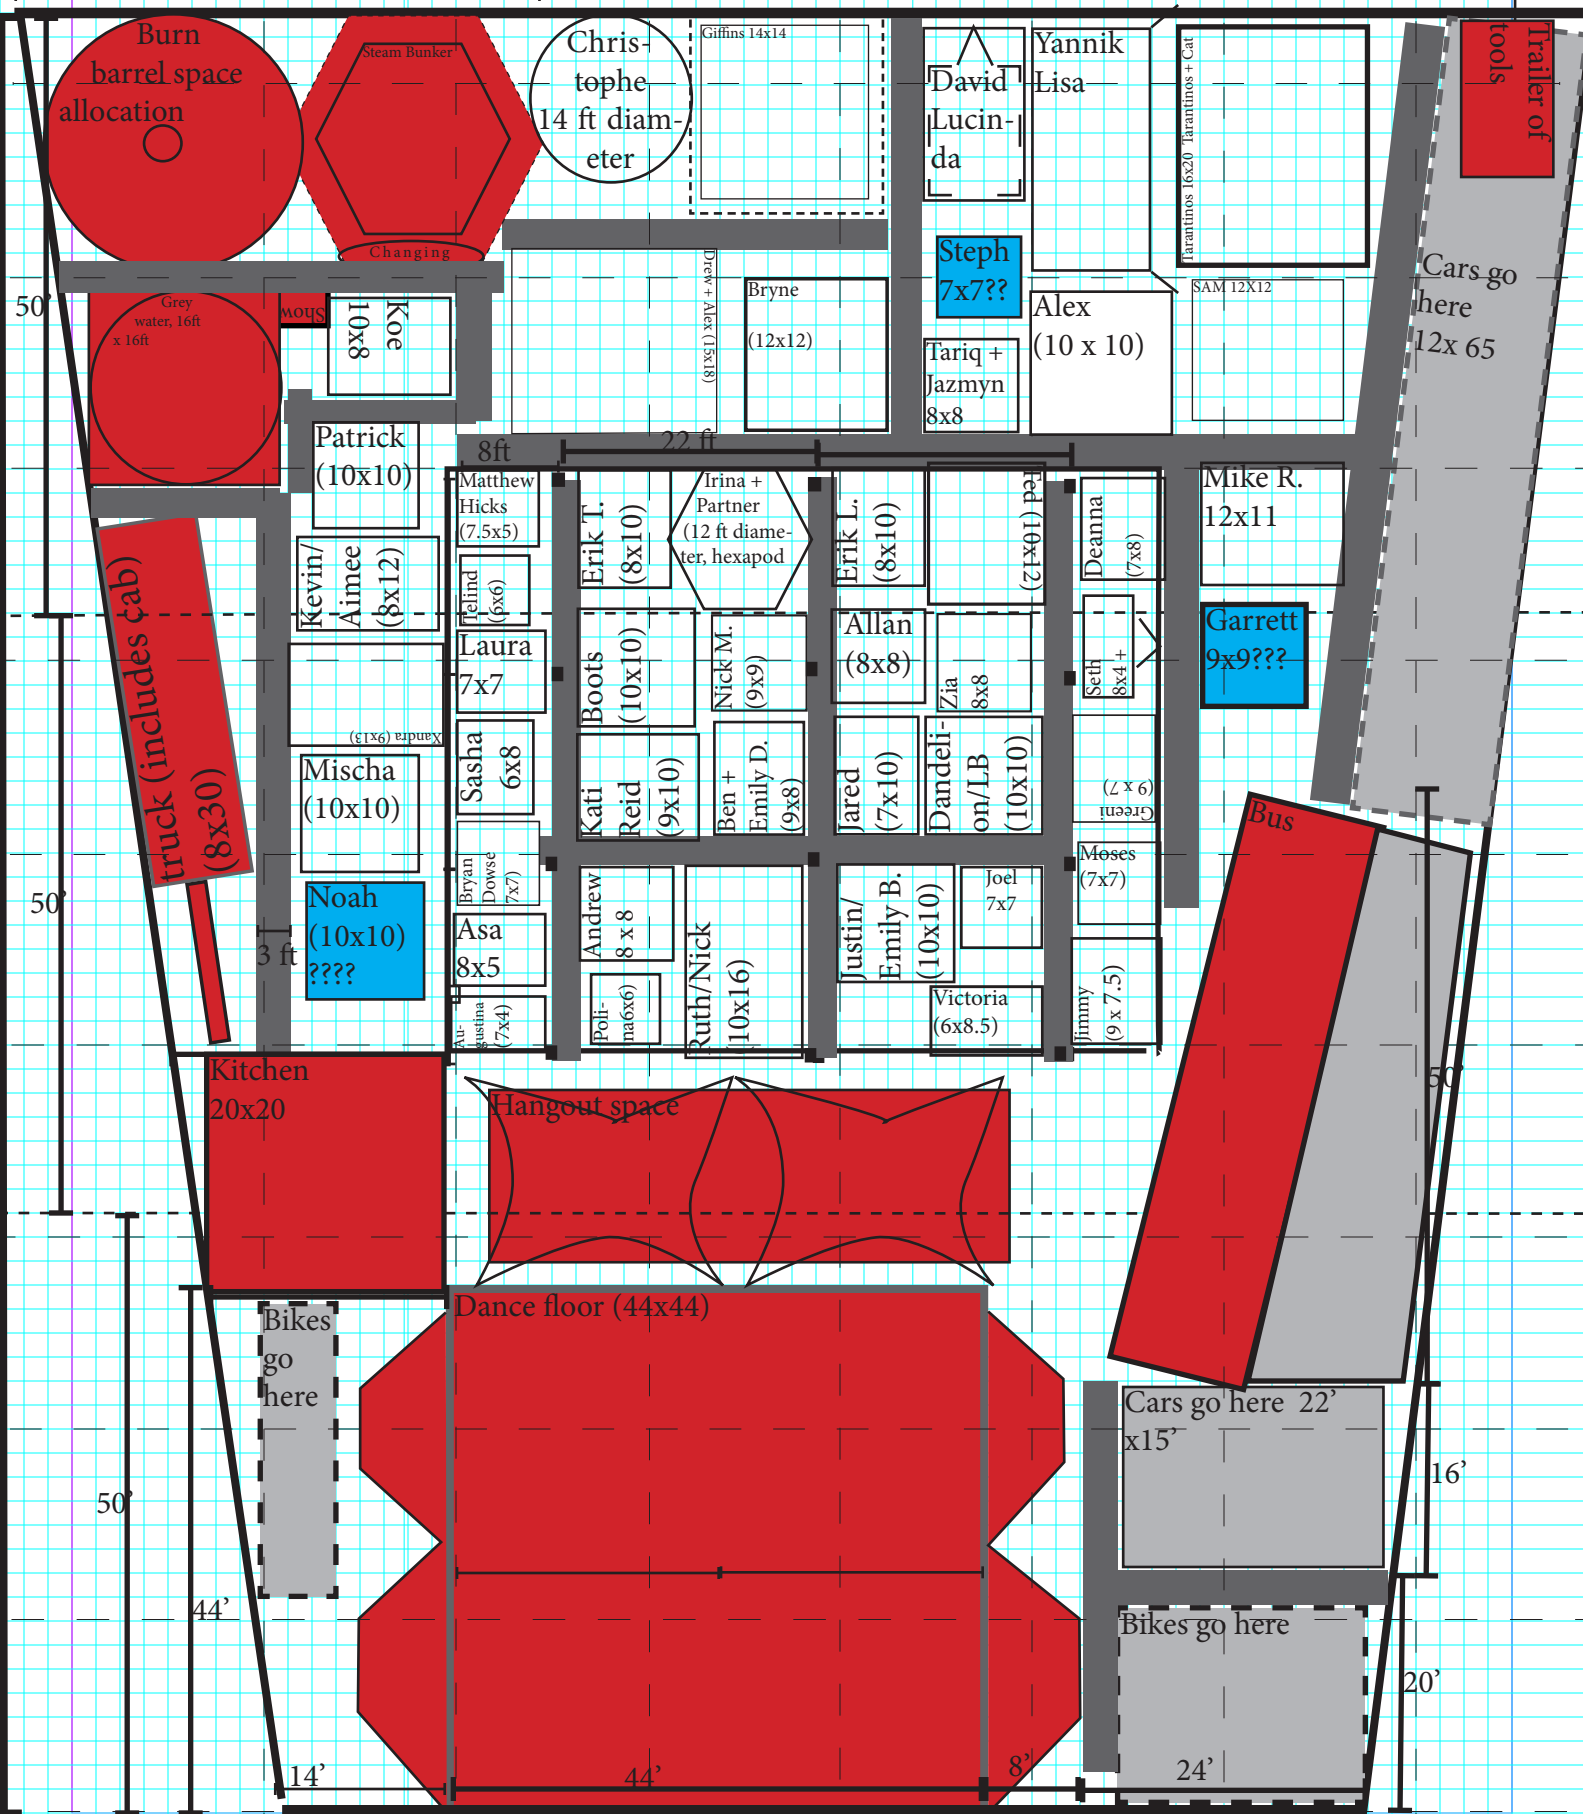

132 ft, back of camp

42'

32'

58'

Front of camp 90 ft